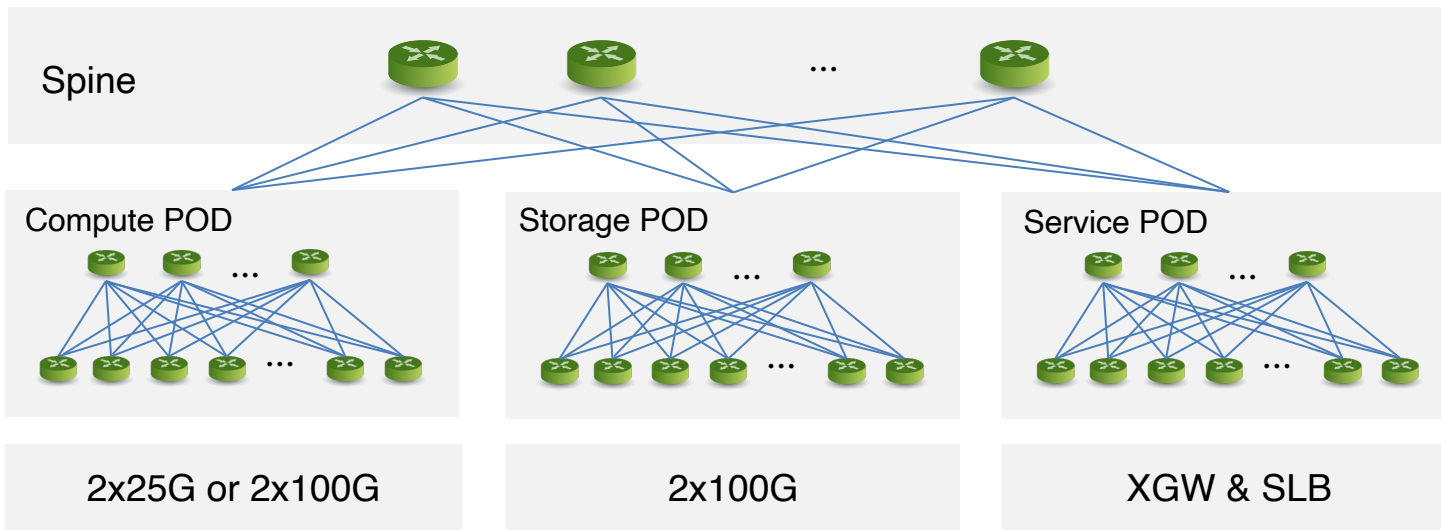

The first open intelligent driving platform of China

About Baidu

AI Cloud

A major public cloud service provider of China

No. 1 AI public cloud at China

ID & OGI

World-leading autonomous driving open platform

百度知道

百家号

智能小程序

托管页

Baidu Brain integrates the company's general AI capabilities, making available over 270 AI capabilities, while requests on Baidu Brain have surpassed 1 trillion hits per day

PaddlePaddle is the first deep learning framework developed in China. An operating system in the era of AI, it has attracted 2.65 million developers and served 100,000 enterprises.

■ The Data Centric Infrastructure of Baidu

■ Baidu Data Center Network Overview

100G DCN network.
Moving toward
400G in 2022

30 ~ 100K servers each
cluster

Fully white box

■ The Hybrid Cloud Infrastructure of Baidu

■ The Hybrid Cloud Solution of Baidu

■ Challenges

Our Solution

■ XGW Cluster Overview

■ Enhancement

Down the Road

End-to-end programmable network

Telemetry