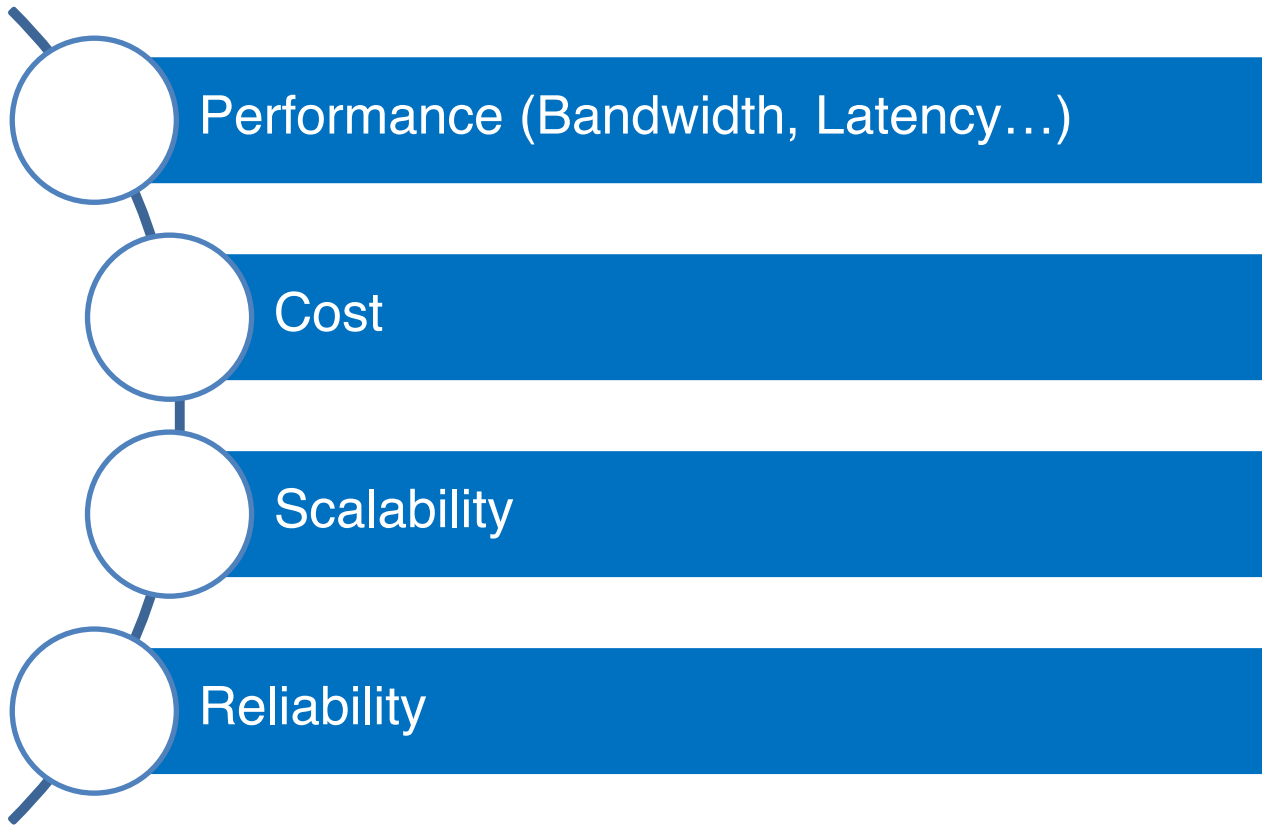

■ Challenges