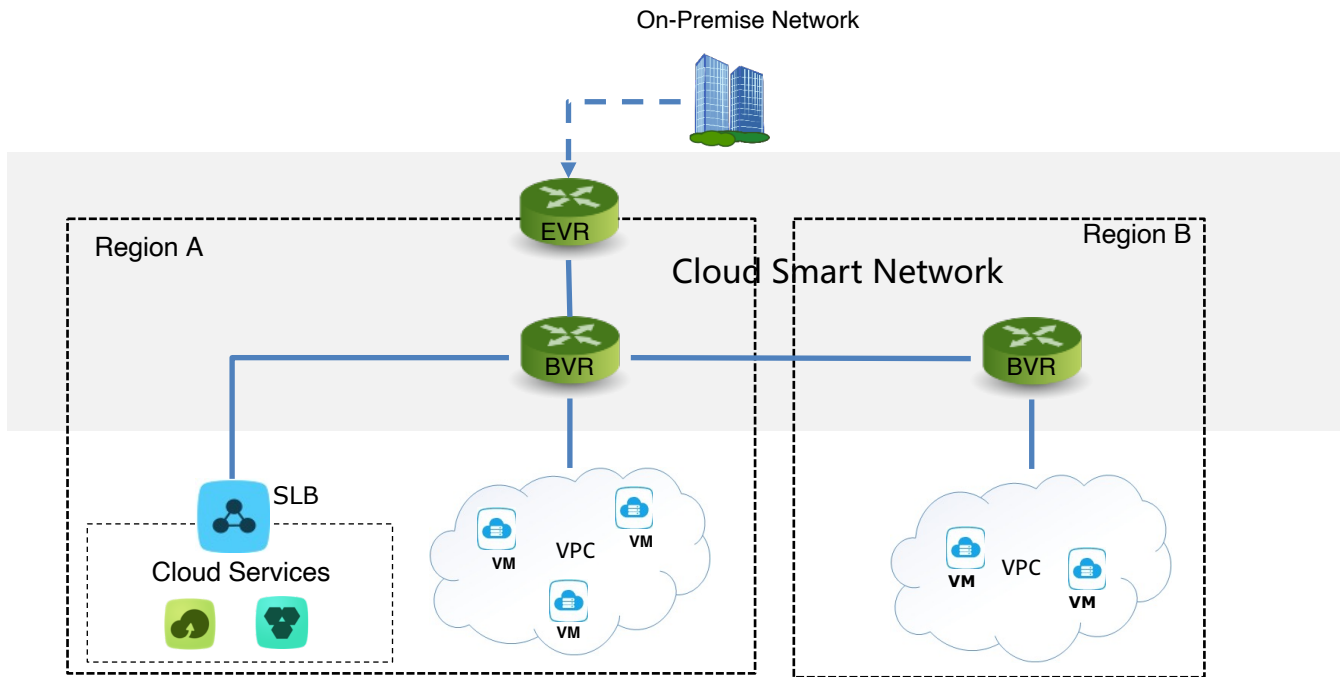

百度知道

百家号

智能小程序

托管页

Baidu Brain integrates the company's general AI capabilities, making available over 270 AI capabilities, while requests on Baidu Brain have surpassed 1 trillion hits per day

PaddlePaddle is the first deep learning framework developed in China. An operating system in the era of AI, it has attracted 2.65 million developers and served 100,000 enterprises.

■ The Data Centric Infrastructure of Baidu

■ Baidu Data Center Network Overview

100G DCN network.
Moving toward
400G in 2022

30 ~ 100K servers each
cluster

Fully white box

■ The Hybrid Cloud Infrastructure of Baidu

■ The Hybrid Cloud Solution of Baidu

■ Challenges

Our Solution

■ XGW Cluster Overview

■ Enhancement

Down the Road

End-to-end programmable network

Telemetry