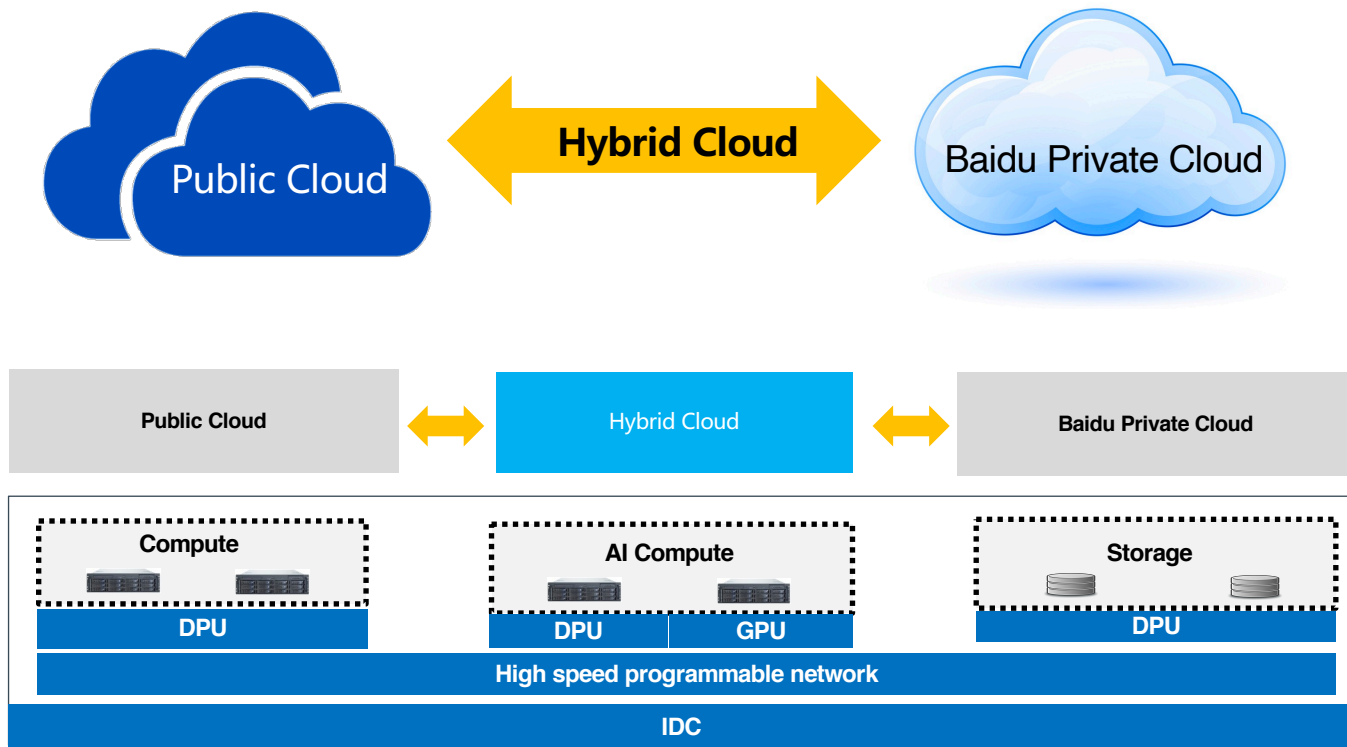

The first open intelligent driving platform of China

About Baidu

AI Cloud

A major public cloud service provider of China

No. 1 AI public cloud at China

ID & OGI

World-leading autonomous driving open platform

百度知道

百家号

智能小程序

托管页

Baidu Brain integrates the company's general AI capabilities, making available over 270 AI capabilities, while requests on Baidu Brain have surpassed 1 trillion hits per day

PaddlePaddle is the first deep learning framework developed in China. An operating system in the era of AI, it has attracted 2.65 million developers and served 100,000 enterprises.

■ The Data Centric Infrastructure of Baidu

■ Baidu Data Center Network Overview

100G DCN network.
Moving toward
400G in 2022

30 ~ 100K servers each
cluster

Fully white box

■ The Hybrid Cloud Infrastructure of Baidu

■ The Hybrid Cloud Solution of Baidu

■ Challenges

Our Solution

■ XGW Cluster Overview

■ Enhancement

Down the Road

End-to-end programmable network

Telemetry