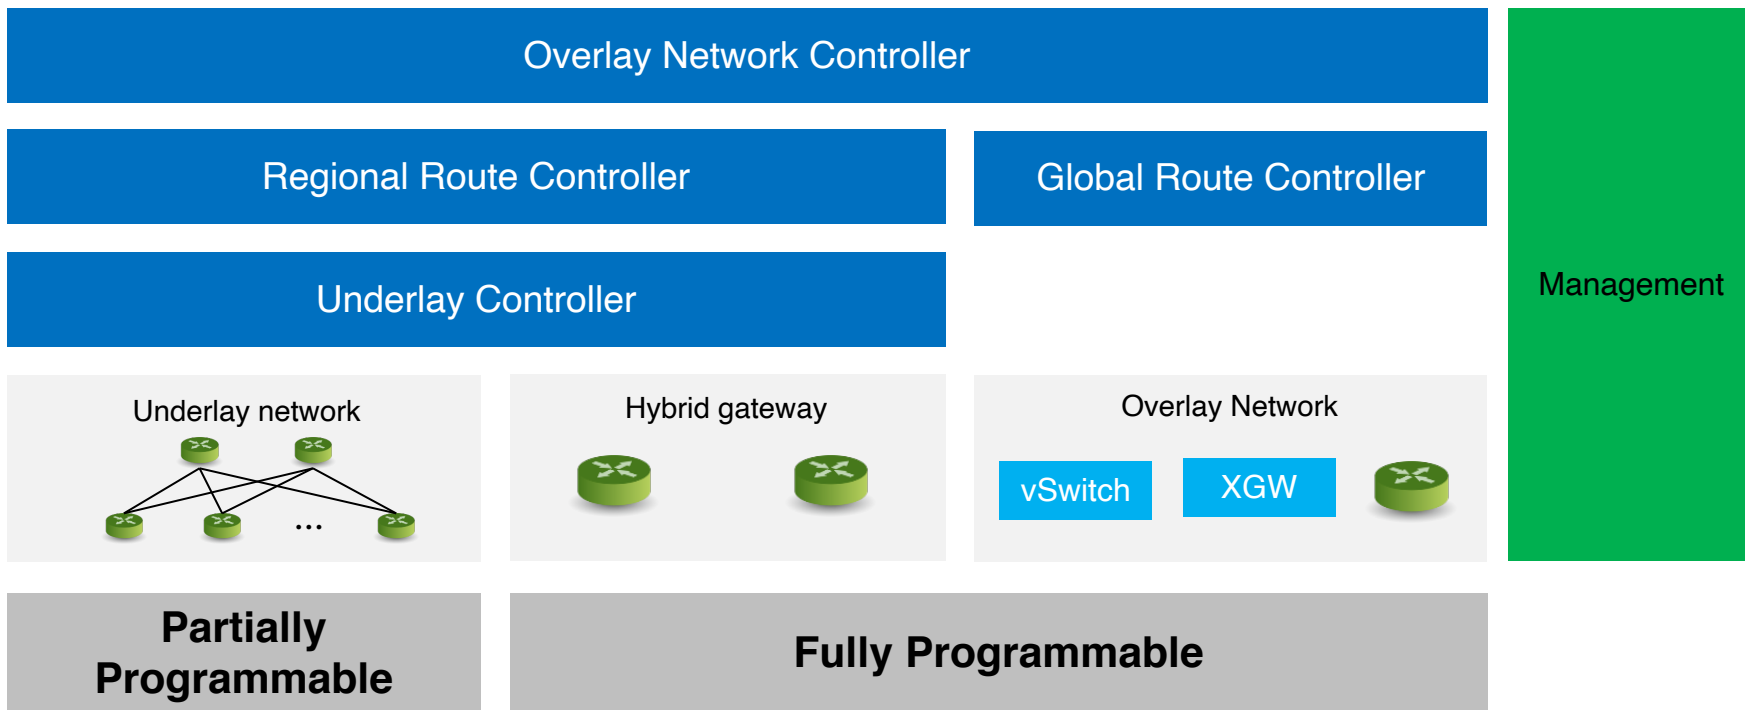

■ The Data Centric Infrastructure of Baidu

■ Baidu Data Center Network Overview

100G DCN network.
Moving toward
400G in 2022

30 ~ 100K servers each
cluster

Fully white box

■ The Hybrid Cloud Infrastructure of Baidu

■ The Hybrid Cloud Solution of Baidu

■ Challenges

Our Solution

■ XGW Cluster Overview

■ Enhancement

Down the Road

End-to-end programmable network

Telemetry