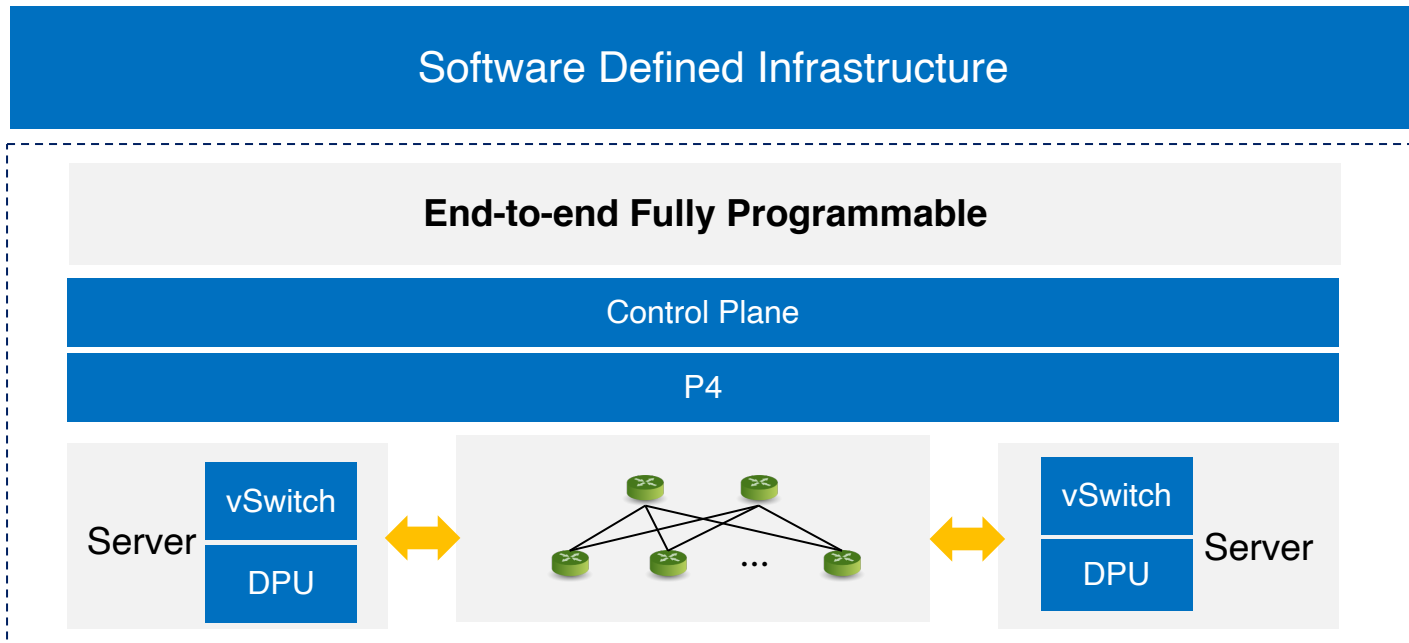

■ The Data Centric Infrastructure of Baidu

■ Baidu Data Center Network Overview

100G DCN network.
Moving toward
400G in 2022

30 ~ 100K servers each
cluster

Fully white box

■ The Hybrid Cloud Infrastructure of Baidu

■ The Hybrid Cloud Solution of Baidu

■ Challenges

Our Solution

■ XGW Cluster Overview

■ Enhancement

Down the Road

End-to-end programmable network

Telemetry

In-network computing

Thank You