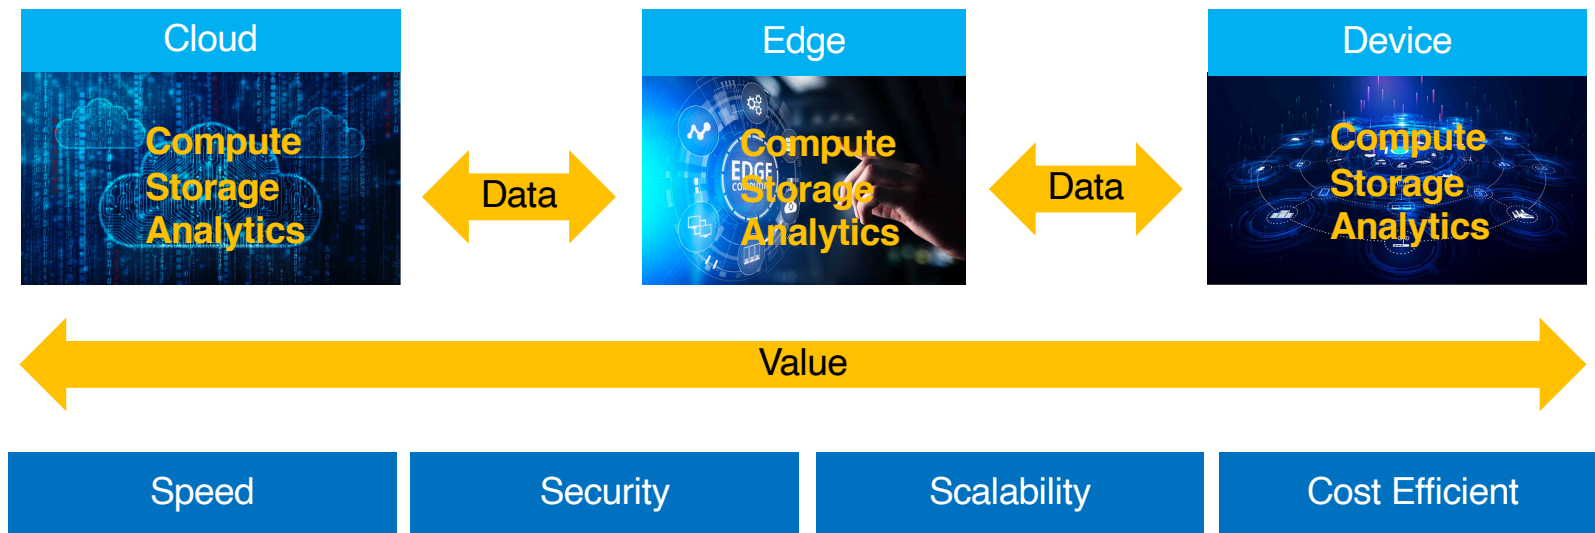

■ The Data Centric Infrastructure of Baidu